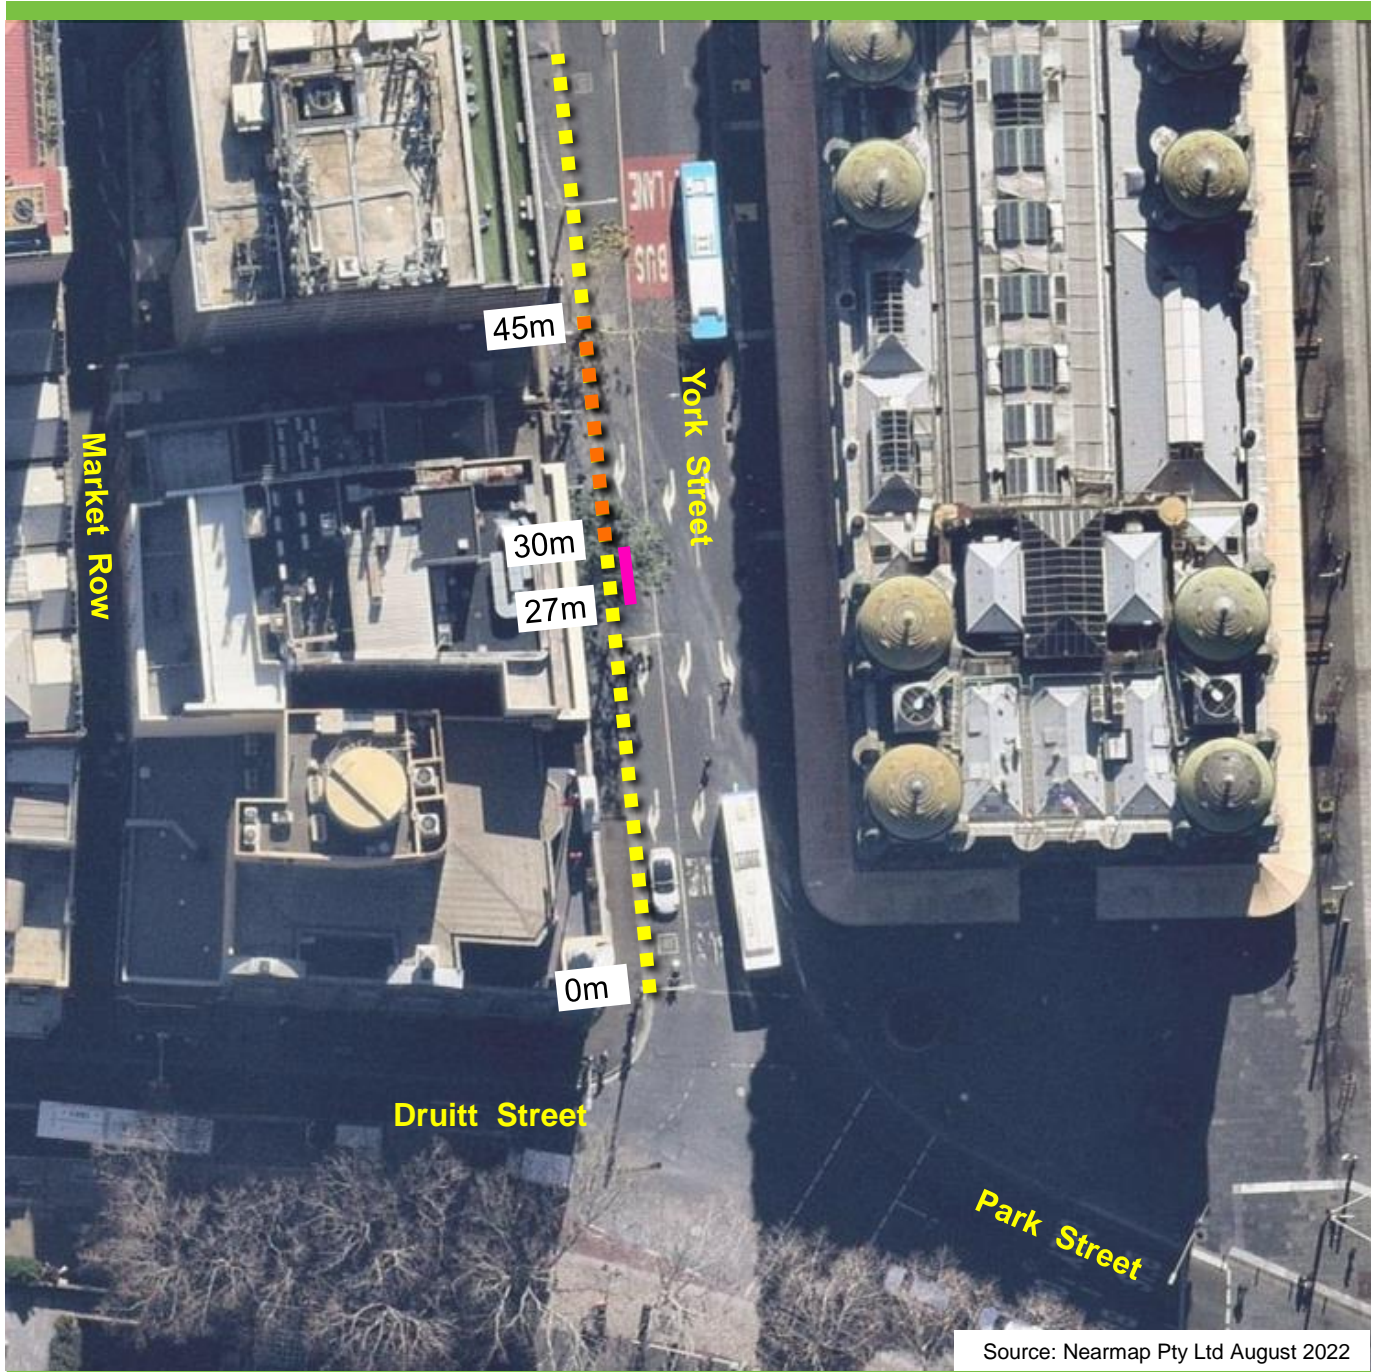

## York Street, Sydney Proposed Works Zone

### Existing

-  "No Stopping"
-  "Works Zone 7.00am-3.00pm Mon-Fri, 7.00am-5.00pm Sat / No Stopping Other Times"

### Proposed

-  "Works Zone 7.00am-3.00pm Mon-Fri, 7.00am-5.00pm Sat / No Stopping Other Times"